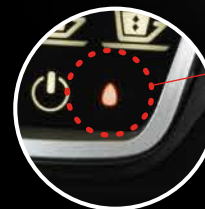

Beyond COFFEE...

Scan the QR Code and discover all the **Mokador DIVA** hot drinks!

Scan me!

EMPTY WATER DETECTION INDICATOR

Equipped with "end water" indicator.