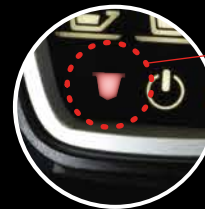

Exhausted capsule container capacity: 16 pcs

Beyond COFFEE...

Scan the QR Code and discover all the **Mokador DIVA** hot drinks!

Scan me!

EMPTY WATER DETECTION INDICATOR

Equipped with "end water" indicator.

TOUCH SCREEN

Display touch with 3 different coffee dispensing: Espresso (short), Espresso Lungo Button/ Hot Drinks, Drip (adjustable).

CAPSULES INDICATOR

Equipped with "capsule tray full" indicator.

BLUETOOTH